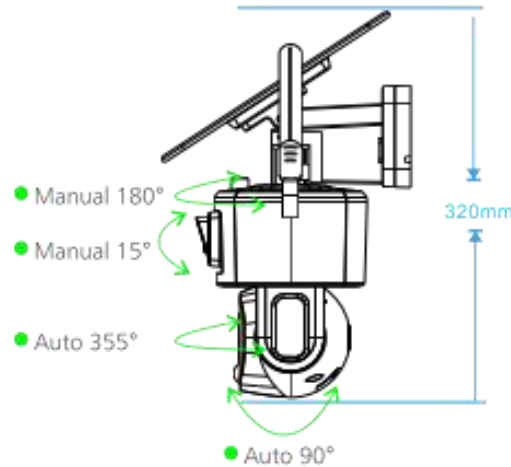

Y5 Series

Bullet and Dome PTZ linkage Solar Camera

4K dual lens solar powered battery camera

Model list

Y5A	WiFi
Y5B-C	4G-China
Y5B-E	4G-Europe
Y5B-U	4G-United States
Y5B-A	4G-Latin America
Y5B-J	4G-Japan

Specifications

Material	Plastic with metallic paint
Lens	2.5mm|6mm/2.8-12MM /5-50MM
LED	6PCS Array
BATTERY	4PCS 21700-4750MAH
IR	4PCS IR Array 8PCS IR Array
G.W/N.W	1800g/1500g
Pack	300x200x180mm

4G Frequency band support

(Due to different 4G frequency bands in various countries)

1. **US : United States and Canada**
   LTE FDD: B2/B4/B5/B12/B13/B14/B66/B71
   WCDMA: B2/B4/B5
2. **EU : Europe/Middle East/Africa/Korea/Thailand/India**
   LTE FDD: B1/B3/B7/B8/B20/B28A
   LTE TDD: B38/B40/B41
   WCDMA: B1/B8
   GSM: B3/B8
3. **AU : Australia/New Zealand/Taiwan/Latin America**
   LTE FDD: B1/B2/B3/B4/B5/B7/B8/B28
   LTE TDD: B40
   WCDMA: B1/B2/B4/B5/B8
   GSM: B2/B3/B5/B8
4. **JP : Japan**
   LTE FDD: B1/B3/B8/B18/B19/B26
   LTE TDD: B41
   WCDMA: B1/B6/B6/B19

Description

- Built in 5W Solar charge, Life-time operating, 3 days per month under sunlight averagely
- Support WIFI & 4G
- Built in double sensor Camera
  120degree overall camera & 75degree PTZ camera
- Equipped with flood light and siren alarm
- Built in 20000mah battery, sustainable standby for 6 months
- Outdoor Waterproof
- PTZ Pan:355 Tilt:90
- Built in IR and white LED Still visible at night
- UHD 4K video quality
- Get fast push notification when PIR is triggered
- Two way audio
- Support for TF card, cloud storage record