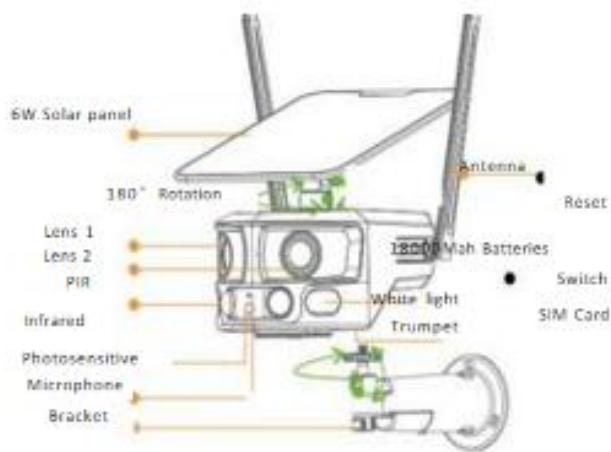

180° Viewing Angle UHD Solar Camera

Y6 Series

DUAL-LENS

Model list

Y6	WIFI
Y6-C	4G-China
Y6-E	4G-Europe
Y6-U	4G-United States
Y6-A	4G-Latin America
Y6-J	4G-Japan

Specifications

Material	Plastic material metallic paint (Korean gray)
Lens	Dual lens 180° super wide angle
LED	4PCS Array
BATTERY	6PCS 18650-2900MAH
IR	8PCS IR Array
G.W/N.W	1600g
Pack	250x228x185mm

Description

- 6W Solar Camera
- WIFI & 4G can choose
- Binocular 180° distortion-free super wide-angle
- Sound and light alarm mode
- 18000Mah Batteries built in
- Outdoor waterproof
- Night vision dual light source, dual PIR
- 4K HD video
- PIR detection trigger, real-time push information, efficient monitoring
- Super volume, two-way voice
- Support TF card, cloud storage two recording modes