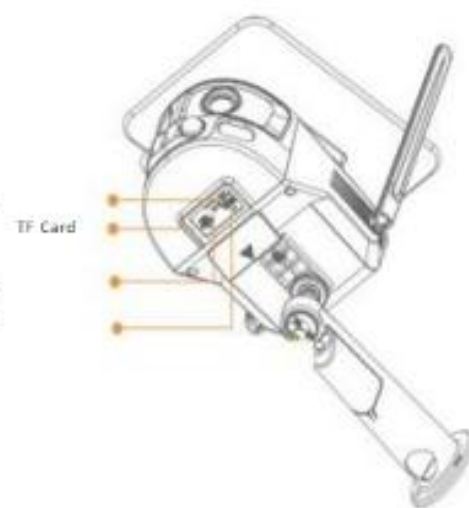

180° Viewing Angle UHD Solar Camera

Y6 Series

DUAL-LENS

Model list

Y6	WIFI
Y6-C	4G-China
Y6-E	4G-Europe
Y6-U	4G-United States
Y6-A	4G-Latin America
Y6-J	4G-Japan

Specifications

Material	Plastic material metallic paint (Korean gray)
Lens	Dual lens 180° super wide angle
LED	4PCS Array
BATTERY	6PCS 18650-2900MAH
IR	8PCS IR Array
G.W/N.W	1600g
Pack	250x228x185mm

Description

- 6W Solar Camera
- WIFI & 4G can choose
- Binocular 180° distortion-free super wide-angle
- Sound and light alarm mode
- 18000Mah Batteries built in
- Outdoor waterproof
- Night vision dual light source, dual PIR
- 4K HD video
- PIR detection trigger, real-time push information, efficient monitoring
- Super volume, two-way voice
- Support TF card, cloud storage two recording modes