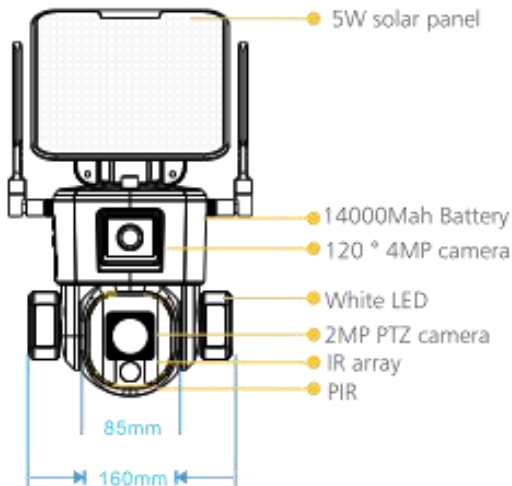

Y5 Series

Bullet and Dome PTZ linkage Solar Camera

4K dual lens solar powered battery camera

Model list

Y5A	WiFi
Y5B-C	4G-China
Y5B-E	4G-Europe
Y5B-U	4G-United States
Y5B-A	4G-Latin America
Y5B-J	4G-Japan

Specifications

Material	Plastic with metallic paint
Lens	2.5mm|6mm/2.8-12MM /5-50MM
LED	6PCS Array
BATTERY	4PCS 21700-4750MAH
IR	4PCS IR Array 8PCS IR Array
G.W/N.W	1800g/1500g
Pack	300x200x180mm

4G Frequency band support

(Due to different 4G frequency bands in various countries)

1. **US : United States and Canada**
   LTE FDD: B2/B4/B5/B12/B13/B14/B66/B71
   WCDMA: B2/B4/B5
2. **EU : Europe/Middle East/Africa/Korea/Thailand/India**
   LTE FDD: B1/B3/B7/B8/B20/B28A
   LTE TDD: B38/B40/B41
   WCDMA: B1/B8
   GSM: B3/B8
3. **AU : Australia/New Zealand/Taiwan/Latin America**
   LTE FDD: B1/B2/B3/B4/B5/B7/B8/B28
   LTE TDD: B40
   WCDMA: B1/B2/B4/B5/B8
   GSM: B2/B3/B5/B8
4. **JP : Japan**
   LTE FDD: B1/B3/B8/B18/B19/B26
   LTE TDD: B41
   WCDMA: B1/B6/B6/B19

Description

- Built in 5W Solar charge, Life-time operating, 3 days per month under sunlight averagely
- Support WIFI & 4G
- Built in double sensor Camera
  120degree overall camera & 75degree PTZ camera
- Equipped with flood light and siren alarm
- Built in 20000mah battery, sustainable standby for 6 months
- Outdoor Waterproof
- PTZ Pan:355 Tilt:90
- Built in IR and white LED Still visible at night
- UHD 4K video quality
- Get fast push notification when PIR is triggered
- Two way audio
- Support for TF card, cloud storage record